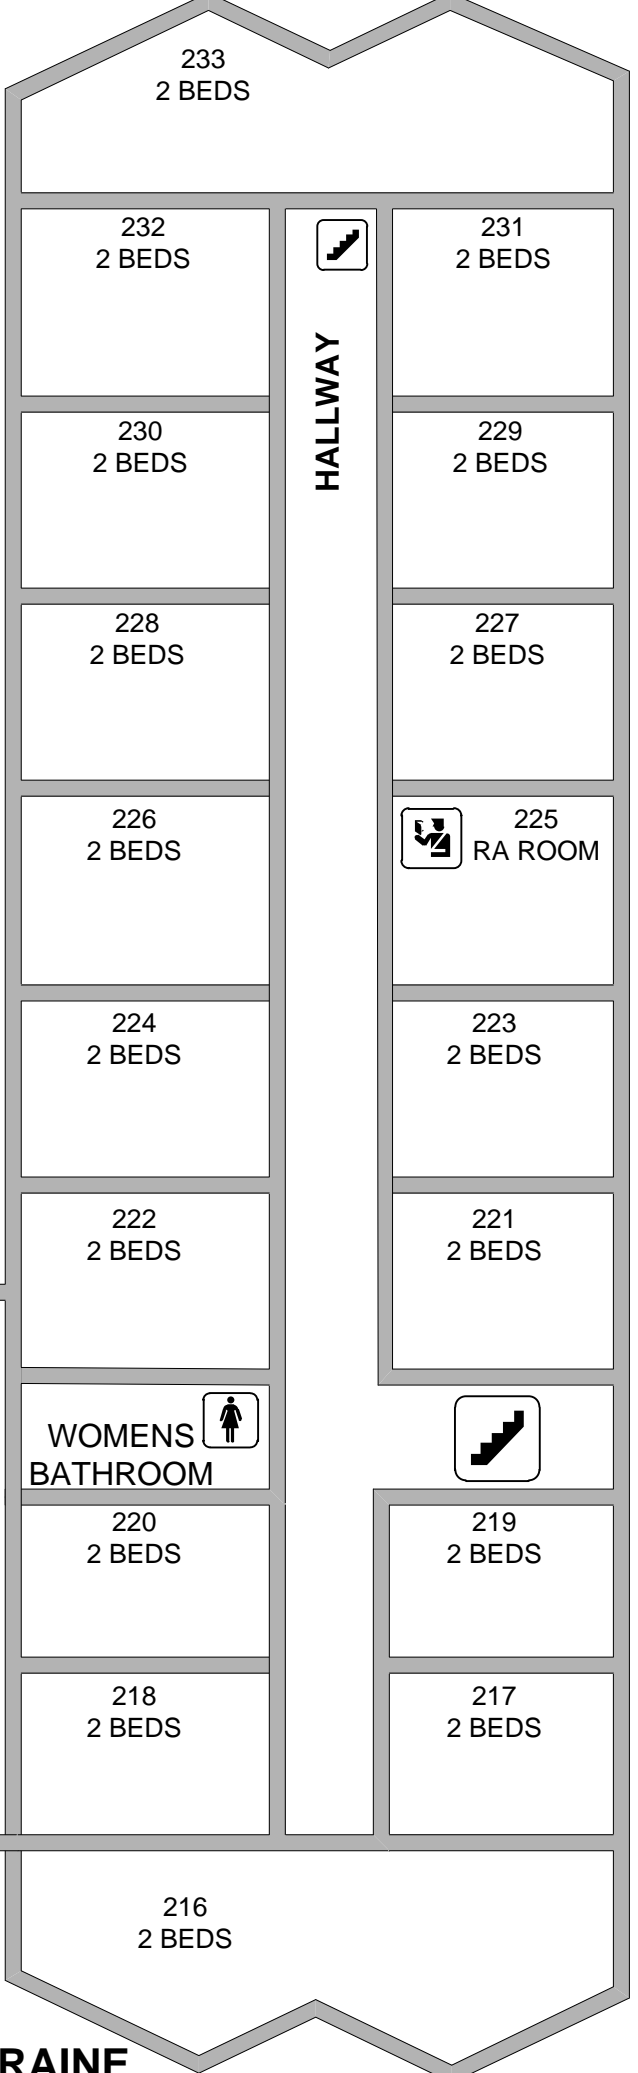

**MADELAINE
LORRAINE
HALL**

2ND FLOOR
CAPACITY 70

HALL CAPACITY
190 BEDS

MADELAINE

LORRAINE

LOBBY BELOW