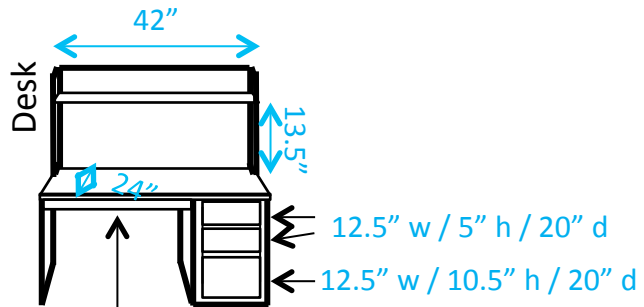

Michels

Michels (Storage)

22.5" w /
2.5" h /
11" d

Dresser

21" w / 15" h / 10.5" d

22" w / 21" h / 10.5" d

*Storage under the sinks is restricted due to pipes, but door sizes are marked for space reference.