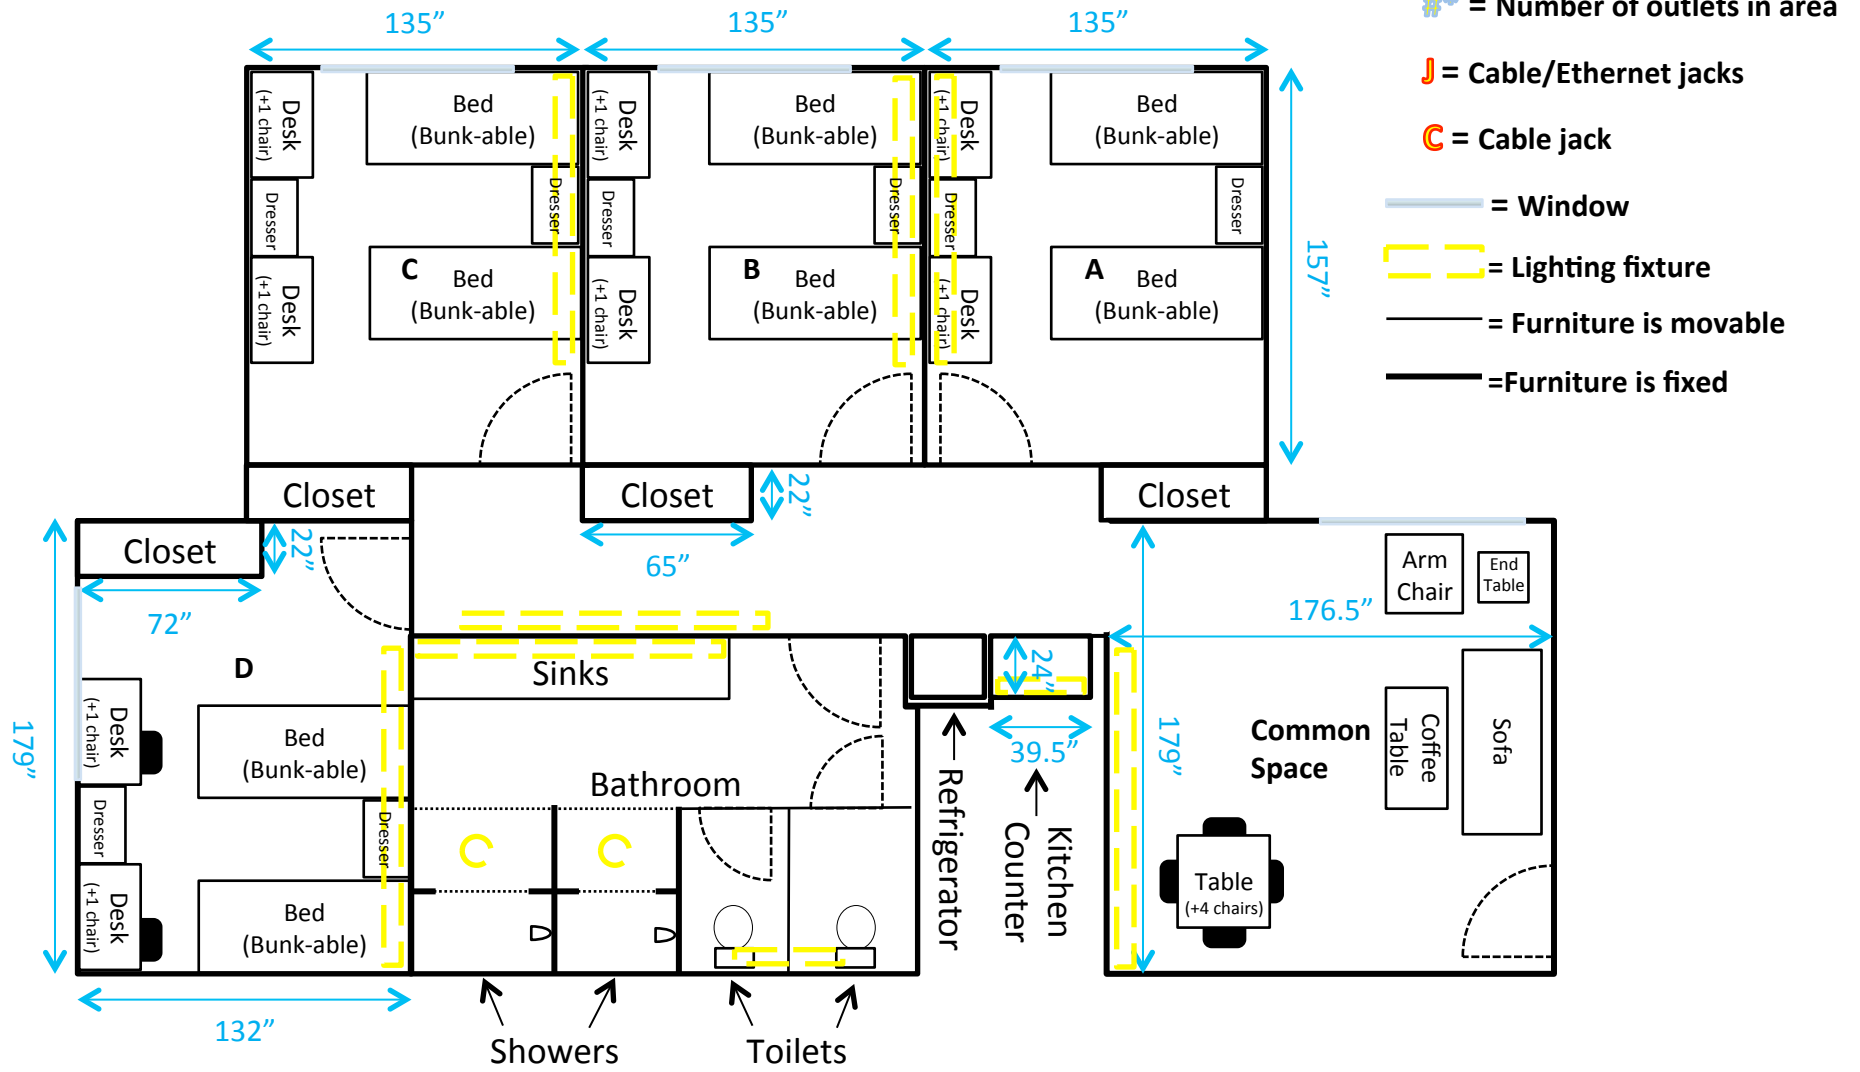

Michels

Michels (Storage)

22.5" w /
2.5" h /
11" d

Dresser

21" w / 15" h / 10.5" d

22" w / 21" h / 10.5" d

*Storage under the sinks is restricted due to pipes, but door sizes are marked for space reference.