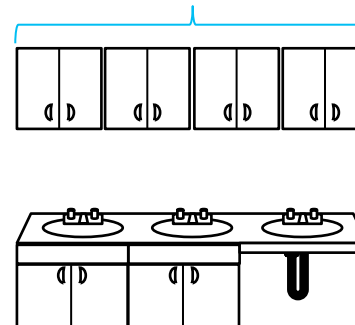

Michels

Michels (Storage)

22.5" w /
2.5" h /
11" d

Dresser

21" w / 15" h / 10.5" d

22" w / 21" h / 10.5" d

*Storage under the sinks is restricted due to pipes, but door sizes are marked for space reference.